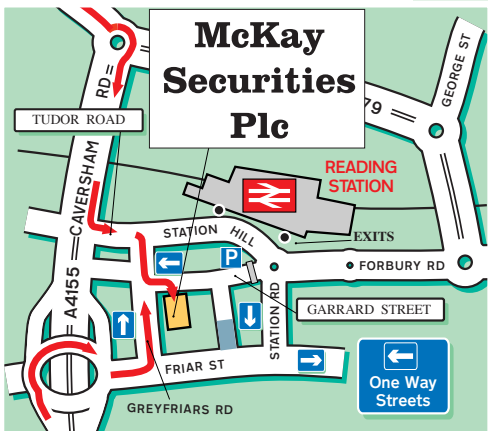

McKay Securities PLC

20 Greyfriars Road
Reading
Berks
RG1 1NL

Tel: 0118 9502333
Fax: 0118 9391393

Public Transport

British Rail,
McKay Securities is a 2 minute walk from Reading Station. Turn right at the station into Station Hill. Turn left into Greyfriars Road. We are on the left after Garrard Street at the far end of the grey clad building.

Section Detail

Locator Map

Start here
A4070
(From the North West)

(M4 East) Wokingham
Bracknell (A3220) (A329(M))
Maidenhead (A4)

(M4 West) Newbury (A4)
Basingstoke (A33)

McKay Securities PLC

All traffic Station

Mall Deliveries

Renaissance Reading Hotel
Car Park
Oxford Road
Hexagon

Caversham Henley A329 (A4155)
Civic Centre Hexagon
Station

(M4 East)(A329(M))
Maidenhead (A4)
A329

Stadium Reading A33

Green Park

Madejski Stadium Complex (Home supporters)

Basingstoke Rd Industrial Area

Earley B3270

Basingstoke A33

Reading A33

Start here
M4
(From the West)

London Reading (E)

Reading (Cen & S)
Basingstoke A33

M4 Junction 11