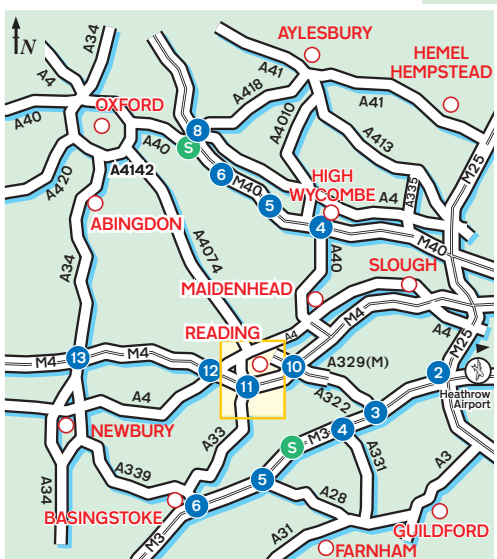

McKay Securities PLC

20 Greyfriars Road
Reading
Berks
RG1 1NL

Tel: 0118 9502333
Fax: 0118 9391393

Public Transport

British Rail,
McKay Securities is a 2 minute walk from Reading Station. Turn right at the station into Station Hill. Turn left into Greyfriars Road. We are on the left after Garrard Street at the far end of the grey clad building.

Section Detail

Locator Map

Start here
A4070
(From the North West)

(M4 East) Wokingham
Bracknell (A3220) (A329(M))
Maidenhead (A4)

(M4 West) Newbury (A4)
Basingstoke (A33)

McKay Securities PLC

All traffic Station

Mall Deliveries

Renaissance Reading Hotel
Car Park
Oxford Road
Hexagon

Caversham Henley A329 (A4155)
Civic Centre Hexagon
Station

(M4 East)(A329(M))
Maidenhead (A4)
A329

Stadium Reading A33

Green Park

Madejski Stadium Complex (Home supporters)

Reading A33

Madejski Stadium Complex

Reading A33

Basingstoke A33

Earley B3270

Start here
M4
(From the East)

South Wales Newbury Reading (W)

Reading (Cen.&S)
Basingstoke A33