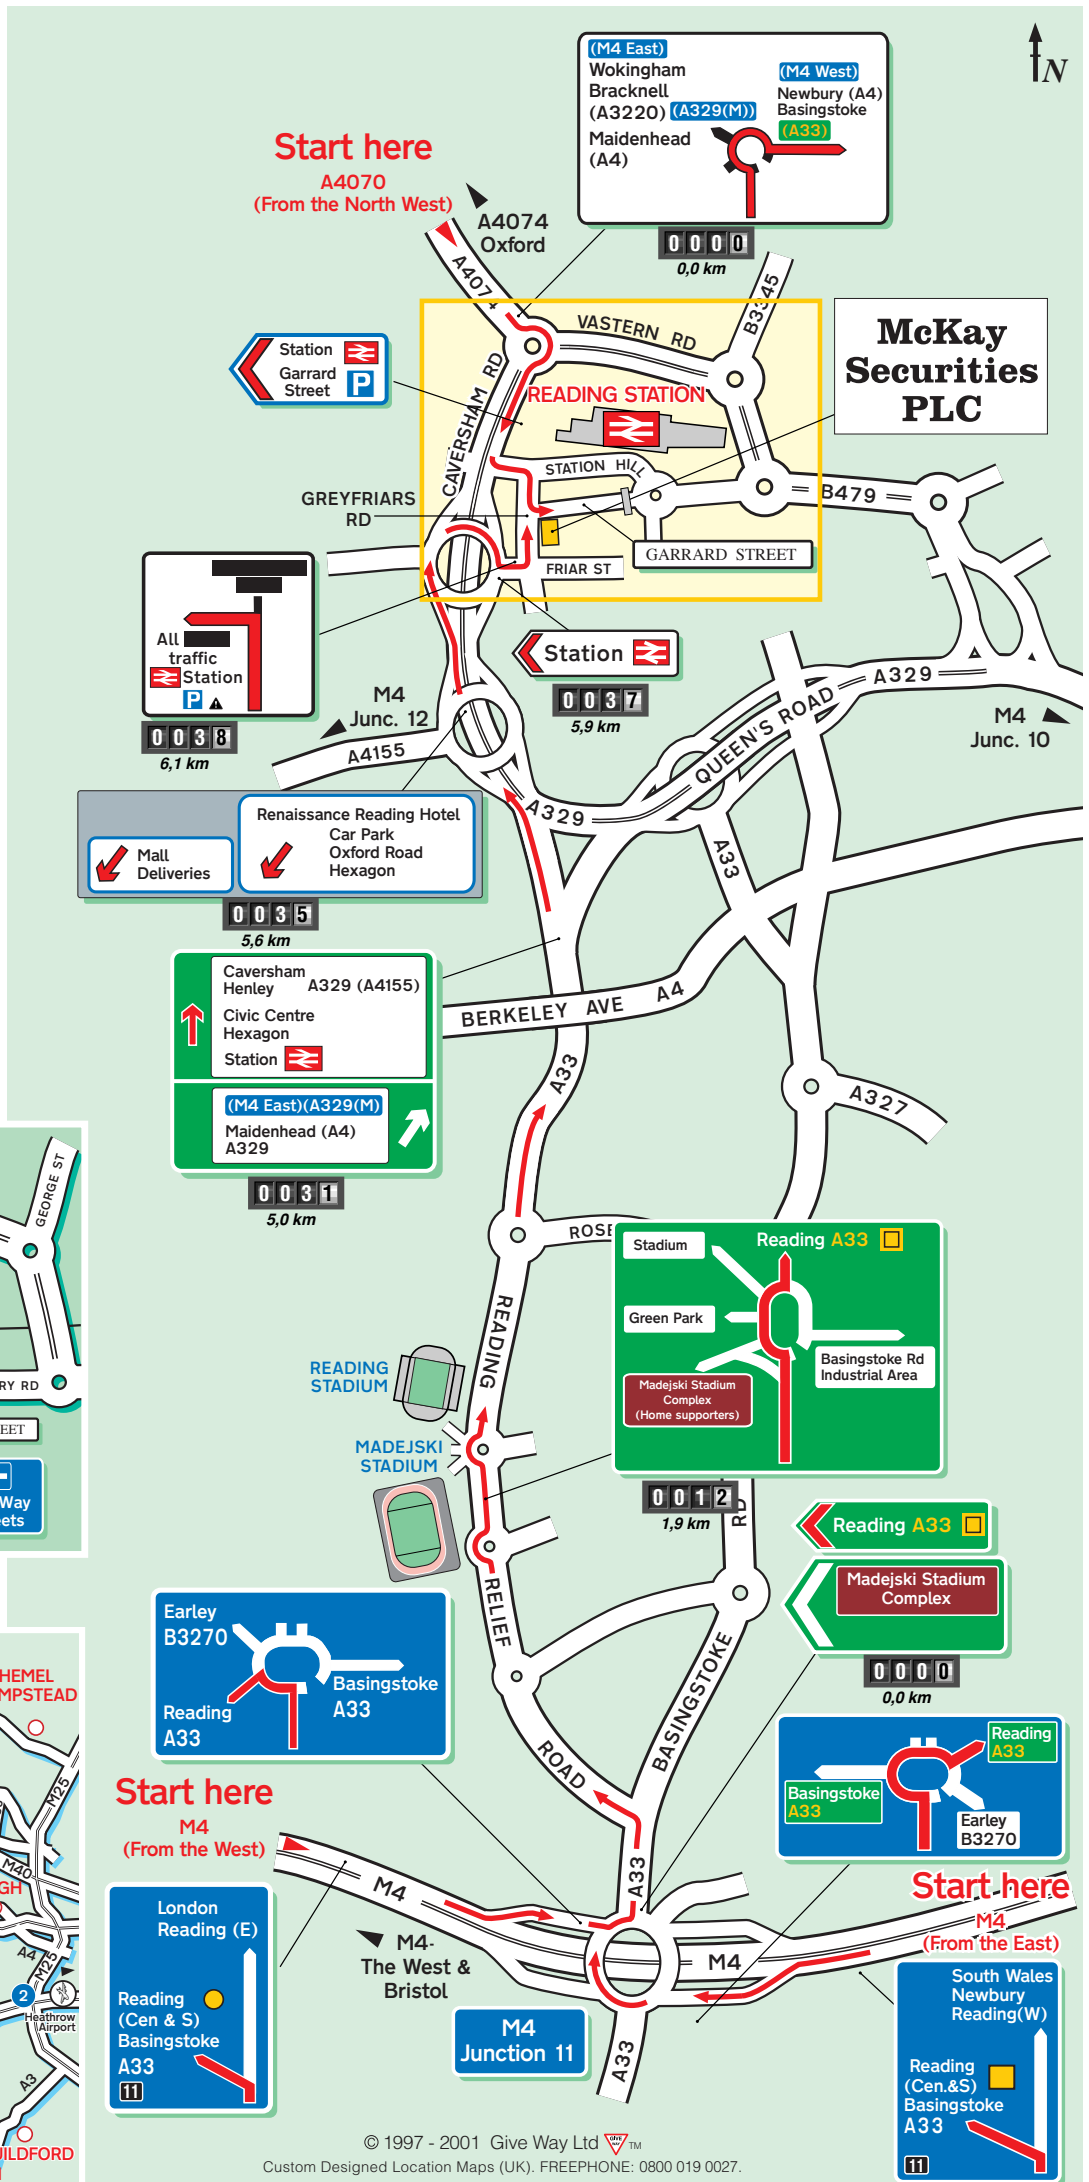

Car Parking,
The multi-storey car park in Garrard Street is shown. If space is available within our building (please check beforehand) turn right into the building at the end of Garrard Street. At the barrier press the left hand button, go down the slope, turn right and then left and park in an empty space. Use entryphone on the door opposite to enter building.

Section Detail

Locator Map

Start here
A4070
(From the North West)

(M4 East) Wokingham
Bracknell (A3220) (A329(M))
Maidenhead (A4)

(M4 West) Newbury (A4)
Basingstoke (A33)

McKay Securities PLC

All traffic Station

Mall Deliveries

Renaissance Reading Hotel
Car Park
Oxford Road
Hexagon

Caversham Henley A329 (A4155)
Civic Centre Hexagon
Station

(M4 East)(A329(M))
Maidenhead (A4)
A329

Stadium Reading A33

Green Park

Madejski Stadium Complex (Home supporters)

Reading A33

Madejski Stadium Complex

Reading A33

Basingstoke A33

Earley B3270

Start here
M4
(From the East)

South Wales Newbury Reading (W)

Reading (Cen.&S)
Basingstoke A33